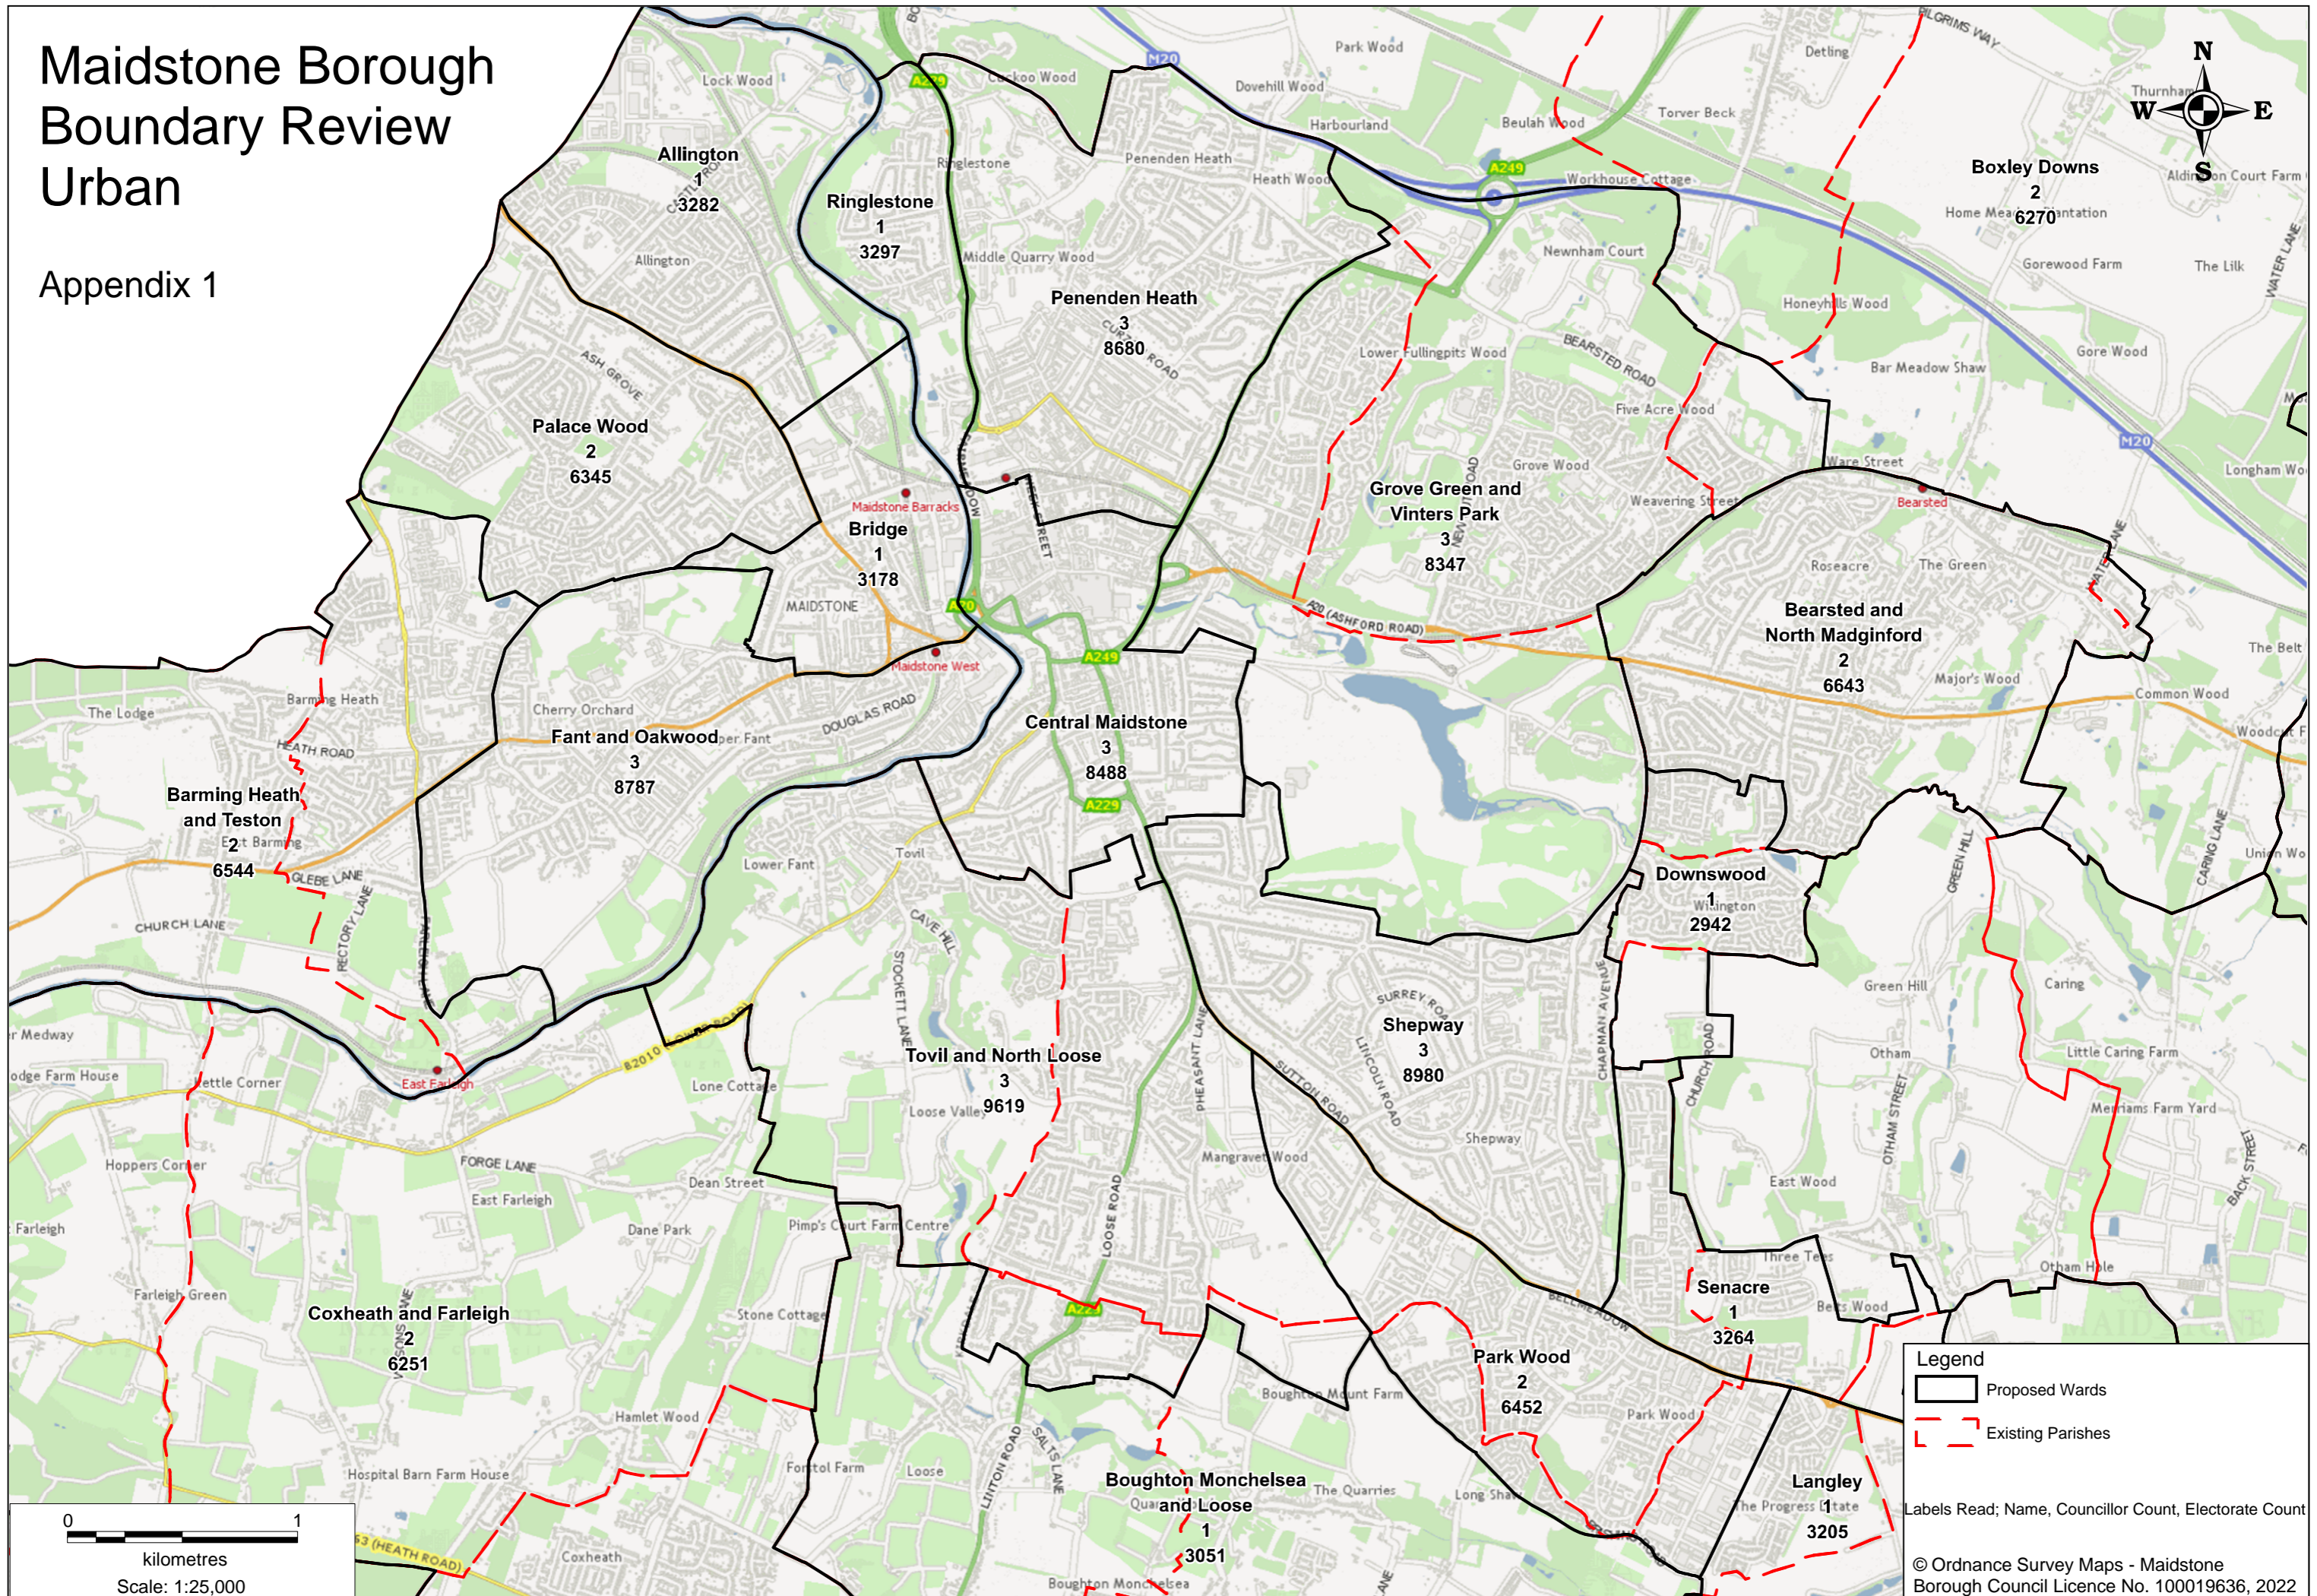

Maidstone Borough Boundary Review Urban

Appendix 1

Legend

- Proposed Wards
- Existing Parishes

Labels Read; Name, Councillor Count, Electorate Count

© Ordnance Survey Maps - Maidstone
Borough Council Licence No. 100019636, 2022